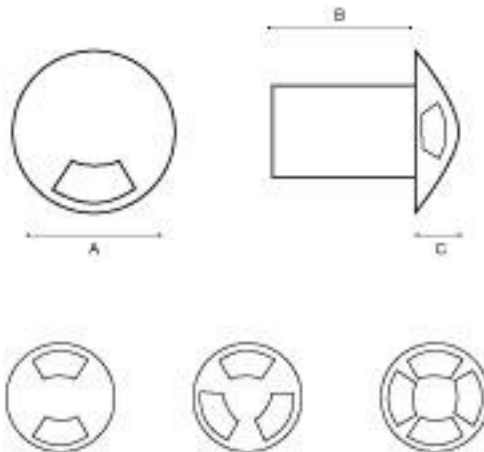

# LUMUX

Date :

Project :

Type:

Agency :

Distributor :

**Description :**

Stainless steel domed shaped luminaire. Perfect fixture to augment your design and to add dramatic light effect to your lighting specification. Suitable for wall or floor application. Unit could be specified with (1),(2),(3) or (4) opening aperture for light distribution. Light source is 1 watt LED which comes with its own integral driver. ETL listed for wet location.

**SPECIFICATION:**

**Housing :** Stainless steel. Silicon gasketed for weather tight operation.

**Diffuser :** Clear glass.

**Electrical :** Voltage : 120 or 277.  
Lamp: LED.

**Installation:**

Unit is provided with its polymers Rough-in box. The Rough-in box dimensions are : 3 3/8" x 4 3/4" (Diameter x Depth)

Driver : Class P, Electronic Ballast

**DIMENSIONS:**

A= 3 1/2" B= 2 1/2" C= 1.0"

Lumux - PL500

Lumux reserves the right to modify the above details to reflect changes in the cost of materials and/or design without prior notice.