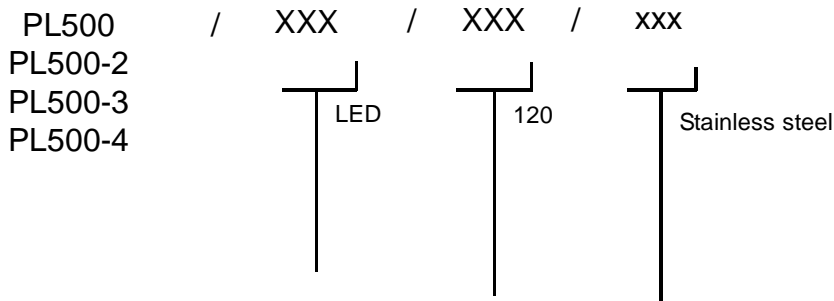

LUMUX

Date :

Project :

Type:

Agency :

Distributor :

ORDERING GUIDE:

---

* LED has integral driver @ 120 or 277 volt

Lumux - PL500

PROJECT NOTES:

Comments

Approval

Lumux reserves the right to modify the above details to reflect changes in the cost of materials and/or design without prior notice.

Lumux Lighting Inc	877-895-5552	Rev :A	Drawing Number PL500