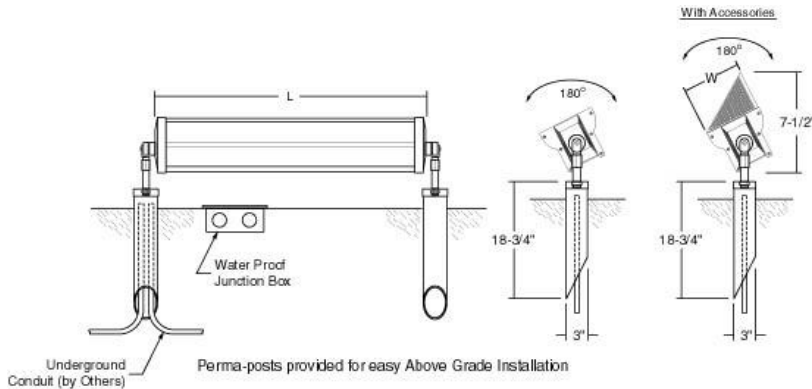

LUMUX

Date :

Project :

Type:

Agency :

Distributor :

ORDERING GUIDE:

LF400-LF800 / Lamp / Volt / Finish

LF200	(2) T5, 24w LED	120 277	Aluminum
LF300	(2) T5, 21w LED		
LF400	(2) T5, 54w (2) T5, 28w (Lamp F28T5) LED		
LF800	(4) T5, 54w (4) T5, 28w (Lamp 28T5) LED		

LED :

LF400/LED/120-277/Silver

CRI : 80
Beam Angle: 120

Product	Power	Voltage	Lumen	Color
LF200	18 watt	120/277	2500	4000K
LF300	25 watt	120/277	3500	4000K
LF400	52 watt	120/277	5023	4000K
LF800	104 watt	120/277	10,026	4000K

Lumux - LF400-LF800

Accessories

Details : A

Item	Catalogue #
Ground Perma post	Flood-Post-18
Wall Bracket 4.0"	Flood-Wall-4
Wall Bracket 10.0"	Flood-Wall-10
Glare Shield	Flood-GS