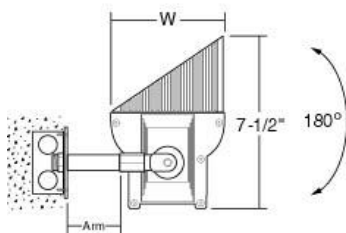

LUMUX

Date :

Project :

Type:

Agency :

Distributor :

ORDERING GUIDE:

LF400-LF800 / Lamp / Volt / Finish

LF200	(2) T5, 24w LED	120 277	Aluminum
LF300	(2) T5, 21w LED		
LF400	(2) T5, 54w (2) T5, 28w (Lamp F28T5) LED		
LF800	(4) T5, 54w (4) T5, 28w (Lamp 28T5) LED		

LED :

LF400/LED/120-277/Silver

CRI : 80
Beam Angle: 120

Product	Power	Voltage	Lumen	Color
LF200	18 watt	120/277	2500	4000K
LF300	25 watt	120/277	3500	4000K
LF400	52 watt	120/277	5023	4000K
LF800	104 watt	120/277	10,026	4000K

Lumux - LF400-LF800

Accessories

Item	Catalogue #
Ground Perma post	Flood-Post-18
Wall Bracket 4.0"	Flood-Wall-4
Wall Bracket 10.0"	Flood-Wall-10
Glare Shield	Flood-GS

Details : B

Lumux reserves the right to modify the above details to reflect changes in the cost of materials and/or design without prior notice.

Lumux Lighting Inc	877-895-5552	Rev : I	Drawing Number LF400-800