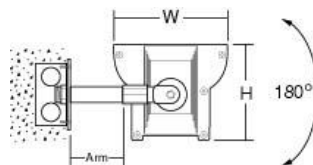

Details : C

Lumux reserves the right to modify the above details to reflect changes in the cost of materials and/or design without prior notice.

Lumux Lighting Inc	877-895-5552	Rev : I	Drawing Number LF400-800