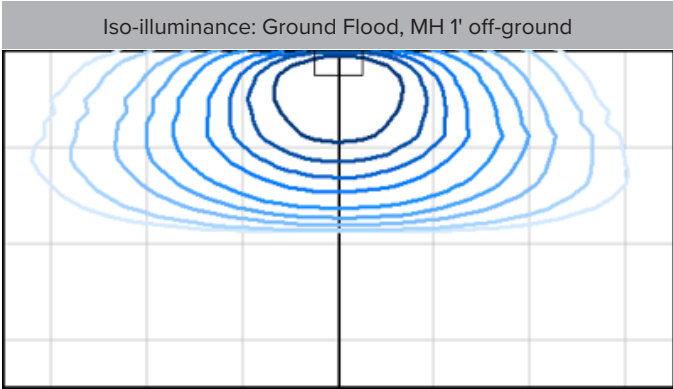

LUMUX

STEP LIGHT SL650L

DATE: _____
PROJECT: _____
FIRM: _____
CATALOG NO.: _____
COMMENTS: _____

Photometry	IESNA: LM-63-2002
TEST: 2006.PL.40K	TEST LAB: Everfine
LUMINAIRE: SL650L	DATE: 2022-07-15
IES Classification: Type III	Longitudinal Class: Very Short
Luminaire Lumens	695 (4000K)
Luminaire Efficacy Rating (LER)	59
Total Luminaire Watts	11.8W
Upward Waste Light Ratio	0
Max. Candela	557.17
Max. Cd. < 90° Vertical	557.92
Max. Cd. (At 90 Deg. Vert.)	2.273 (0.2%)
Max. Cd. (80 to <90 Deg. Vert.)	53.396 (4.4%)
Cutoff Classification: Cutoff	BUG Rating: Zero uplight

Technical aspects may change without notice.

Foot-candles: 0.1, 0.2, 0.5, 1, 2, 5, 10, 20, 50 | Grid spacing 2'