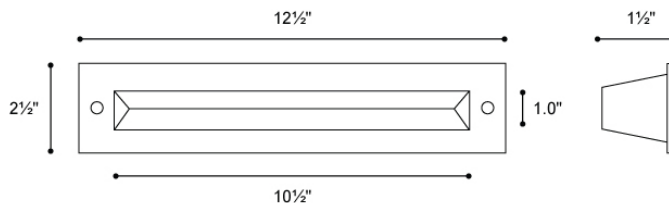

Dimensions: