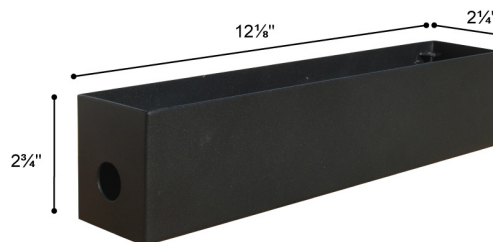

Concrete Pour Box:

Content of specification sheet subject to change