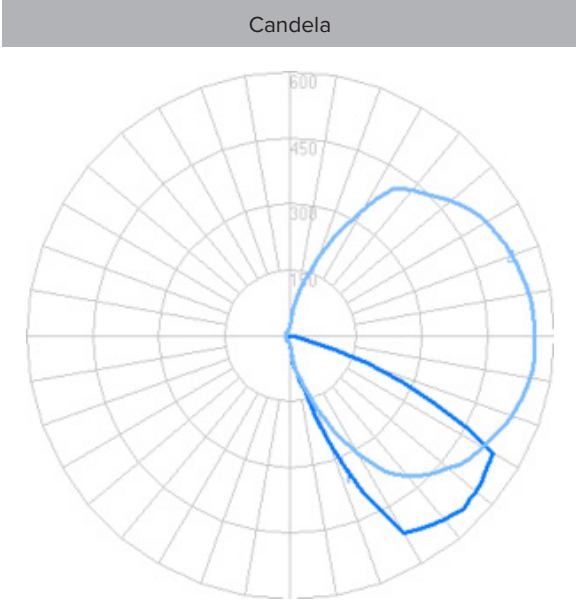

Protection Class: IP65, ETL Listed for wet locations.

Wattage: 12W

Color Temperature: 2700K / 3000K / 3500K / 4000K

Delivered Lumens:	2700K	3000K	3500K	4000K
	470 lm	520 lm	610 lm	695 lm

CRI: 82 (typ), 80 (min)

Photometry	IESNA: LM-63-2002
TEST: 2006.PL.40K	TEST LAB: Everfine
LUMINAIRE: SL650L	DATE: 2022-07-15
IES Classification: Type III	Longitudinal Class: Very Short
Luminaire Lumens	695 (4000K)
Luminaire Efficacy Rating (LER)	59
Total Luminaire Watts	11.8W
Upward Waste Light Ratio	0
Max. Candela	557.17
Max. Cd. < 90° Vertical	557.92
Max. Cd. (At 90 Deg. Vert.)	2.273 (0.2%)
Max. Cd. (80 to <90 Deg. Vert.)	53.396 (4.4%)
Cutoff Classification: Cutoff	BUG Rating: Zero uplight

Technical aspects may change without notice.

Foot-candles: 0.1, 0.2, 0.5, 1, 2, 5, 10, 20, 50 | Grid spacing 2'

Foot-candles: 0.1, 0.2, 0.5, 1, 2, 5, 10, 20, 50 | Grid spacing 5'

Foot-candles: 0.1, 0.2, 0.5, 1, 2, 5, 10 | Grid spacing 5'

Zonal Lumens			
LCS	Zone	Lumens	%Lum.
FL	(0-30)	73.0	10.5
FM	(30-60)	428.5	61.7
FH	(60-80)	191.5	27.5
FVH	(80-90)	2.0	0.3
BL	(0-30)	0.0	0.0
BM	(30-60)	0.0	0.0
BH	(60-80)	0.0	0.0
BVH	(80-90)	0.0	0.0
UL	(90-100)	0.0	0.0
UH	(100-180)	0.0	0.0
Total		695	100