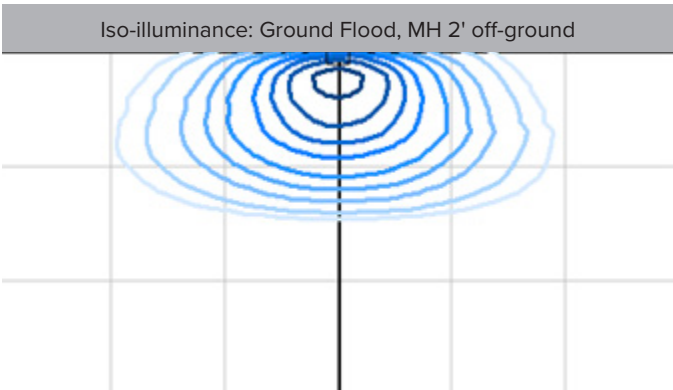

Foot-candles: 0.1, 0.2, 0.5, 1, 2, 5, 10, 20, 50 | Grid spacing 2'

Foot-candles: 0.1, 0.2, 0.5, 1, 2, 5, 10, 20, 50 | Grid spacing 5'