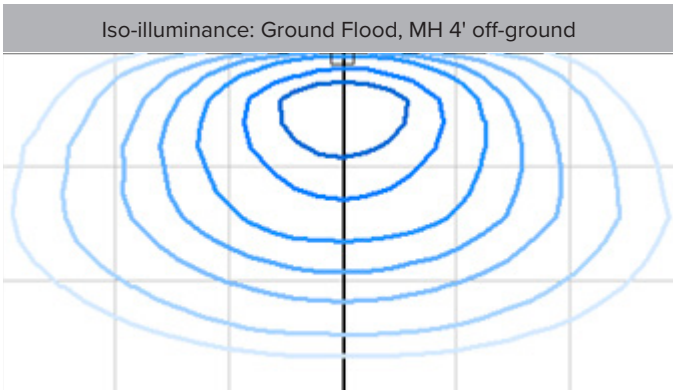

Foot-candles: 0.1, 0.2, 0.5, 1, 2, 5, 10 | Grid spacing 5'